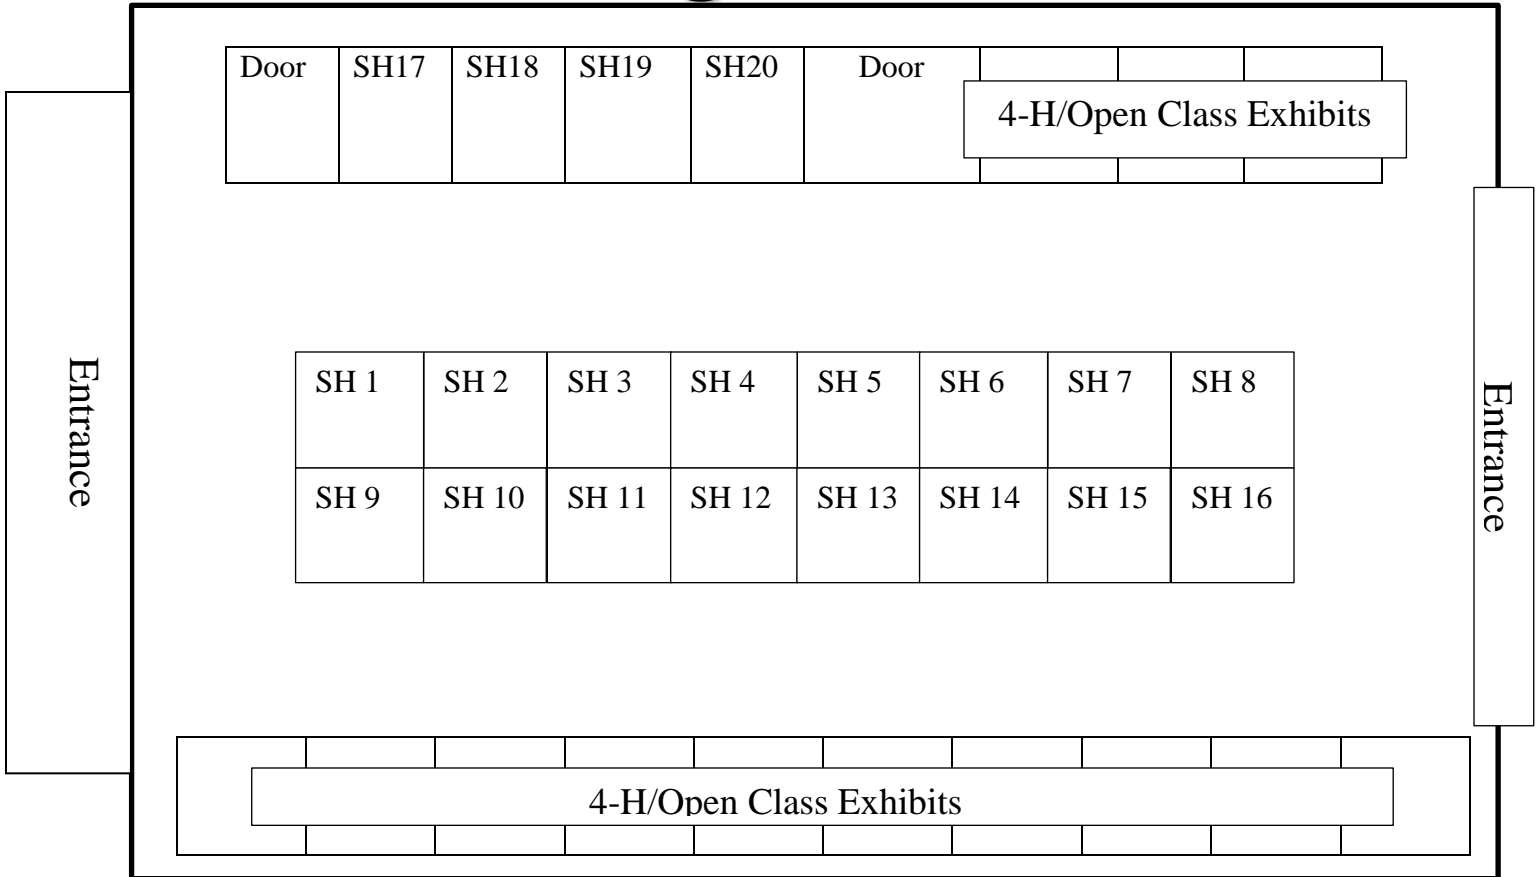

# Small Room

Note: Map is not to specific measurements and is only a rough estimate for visual purposes.

# Large Room

Note: Map is not to specific measurements and is only a rough estimate for visual purposes.