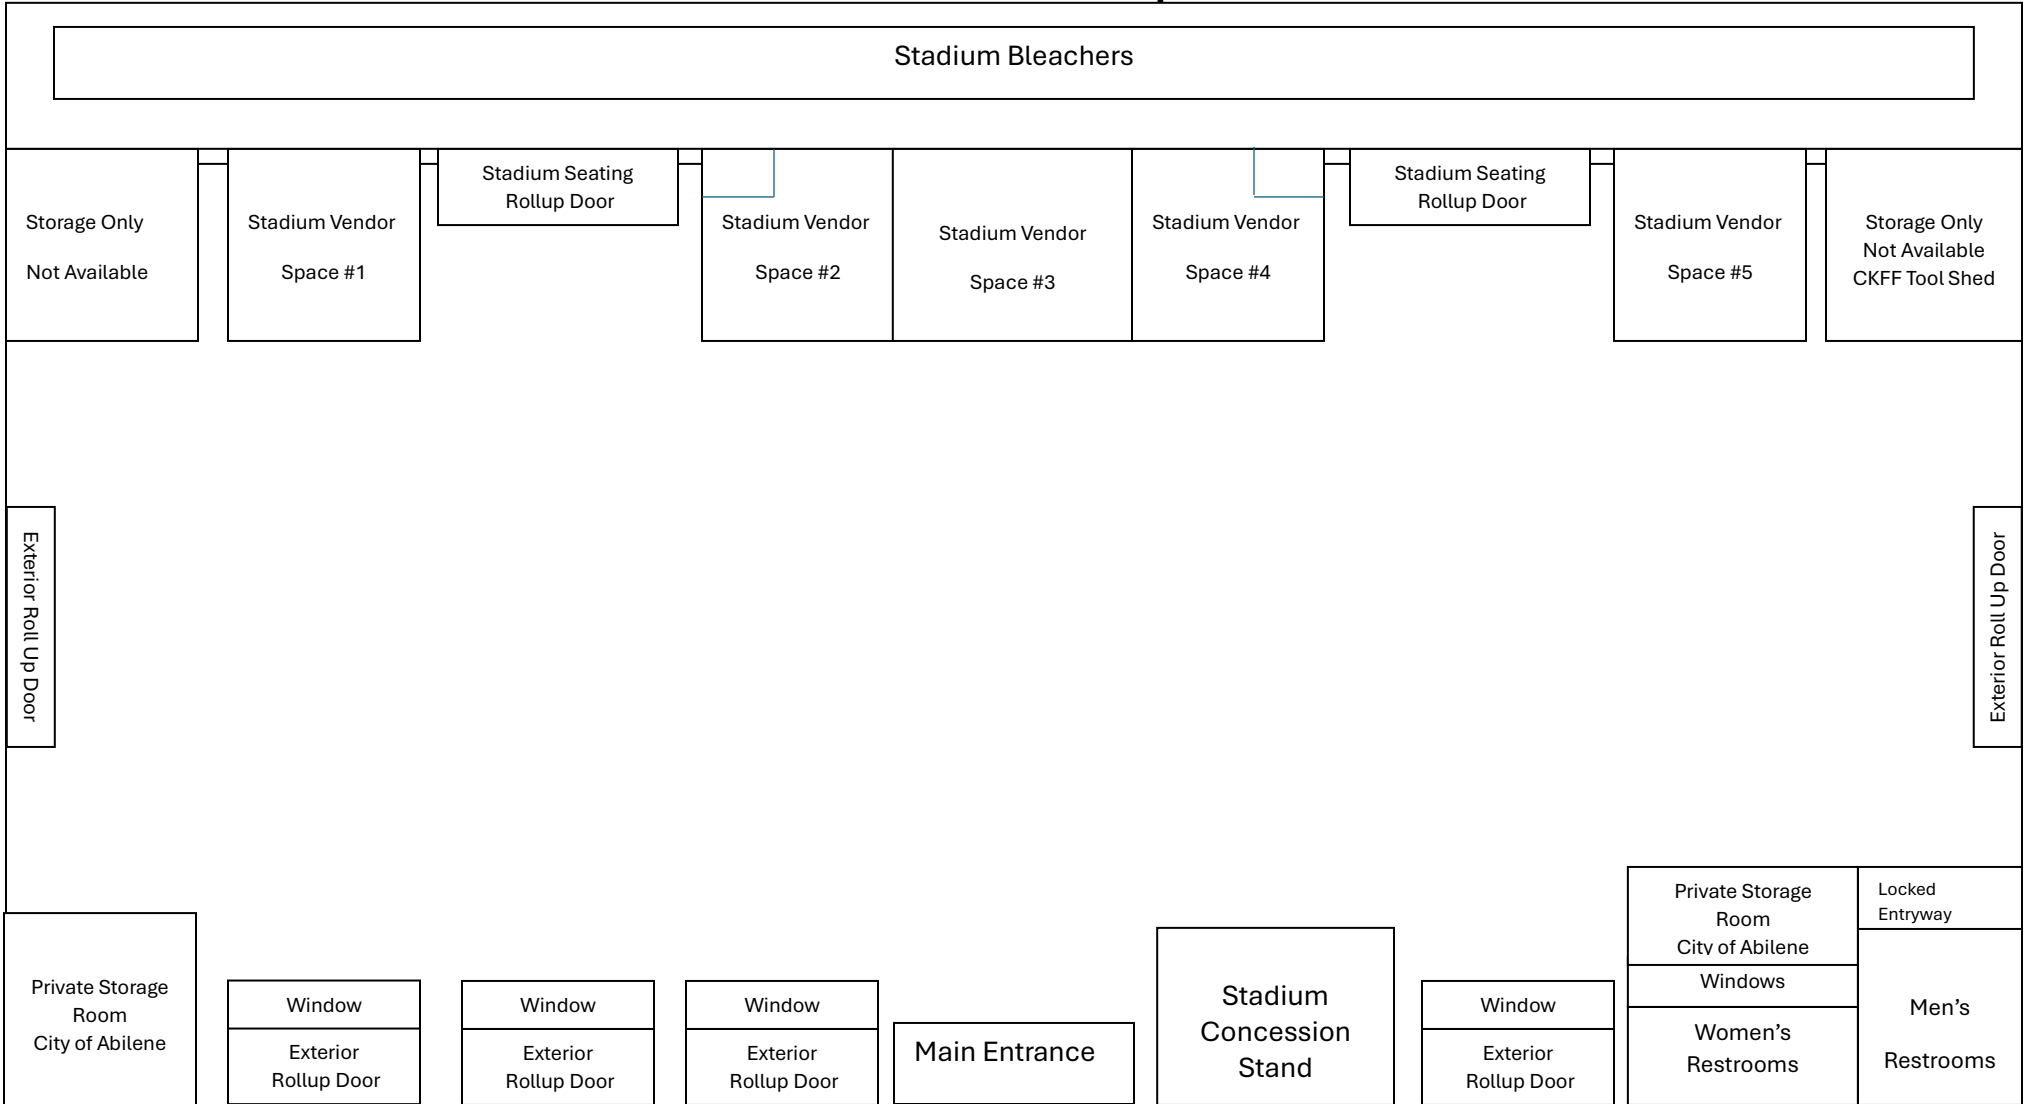

Stadium – Interior Space

Note: Map is not to specific measurements and is only a rough estimate for visual purposes.